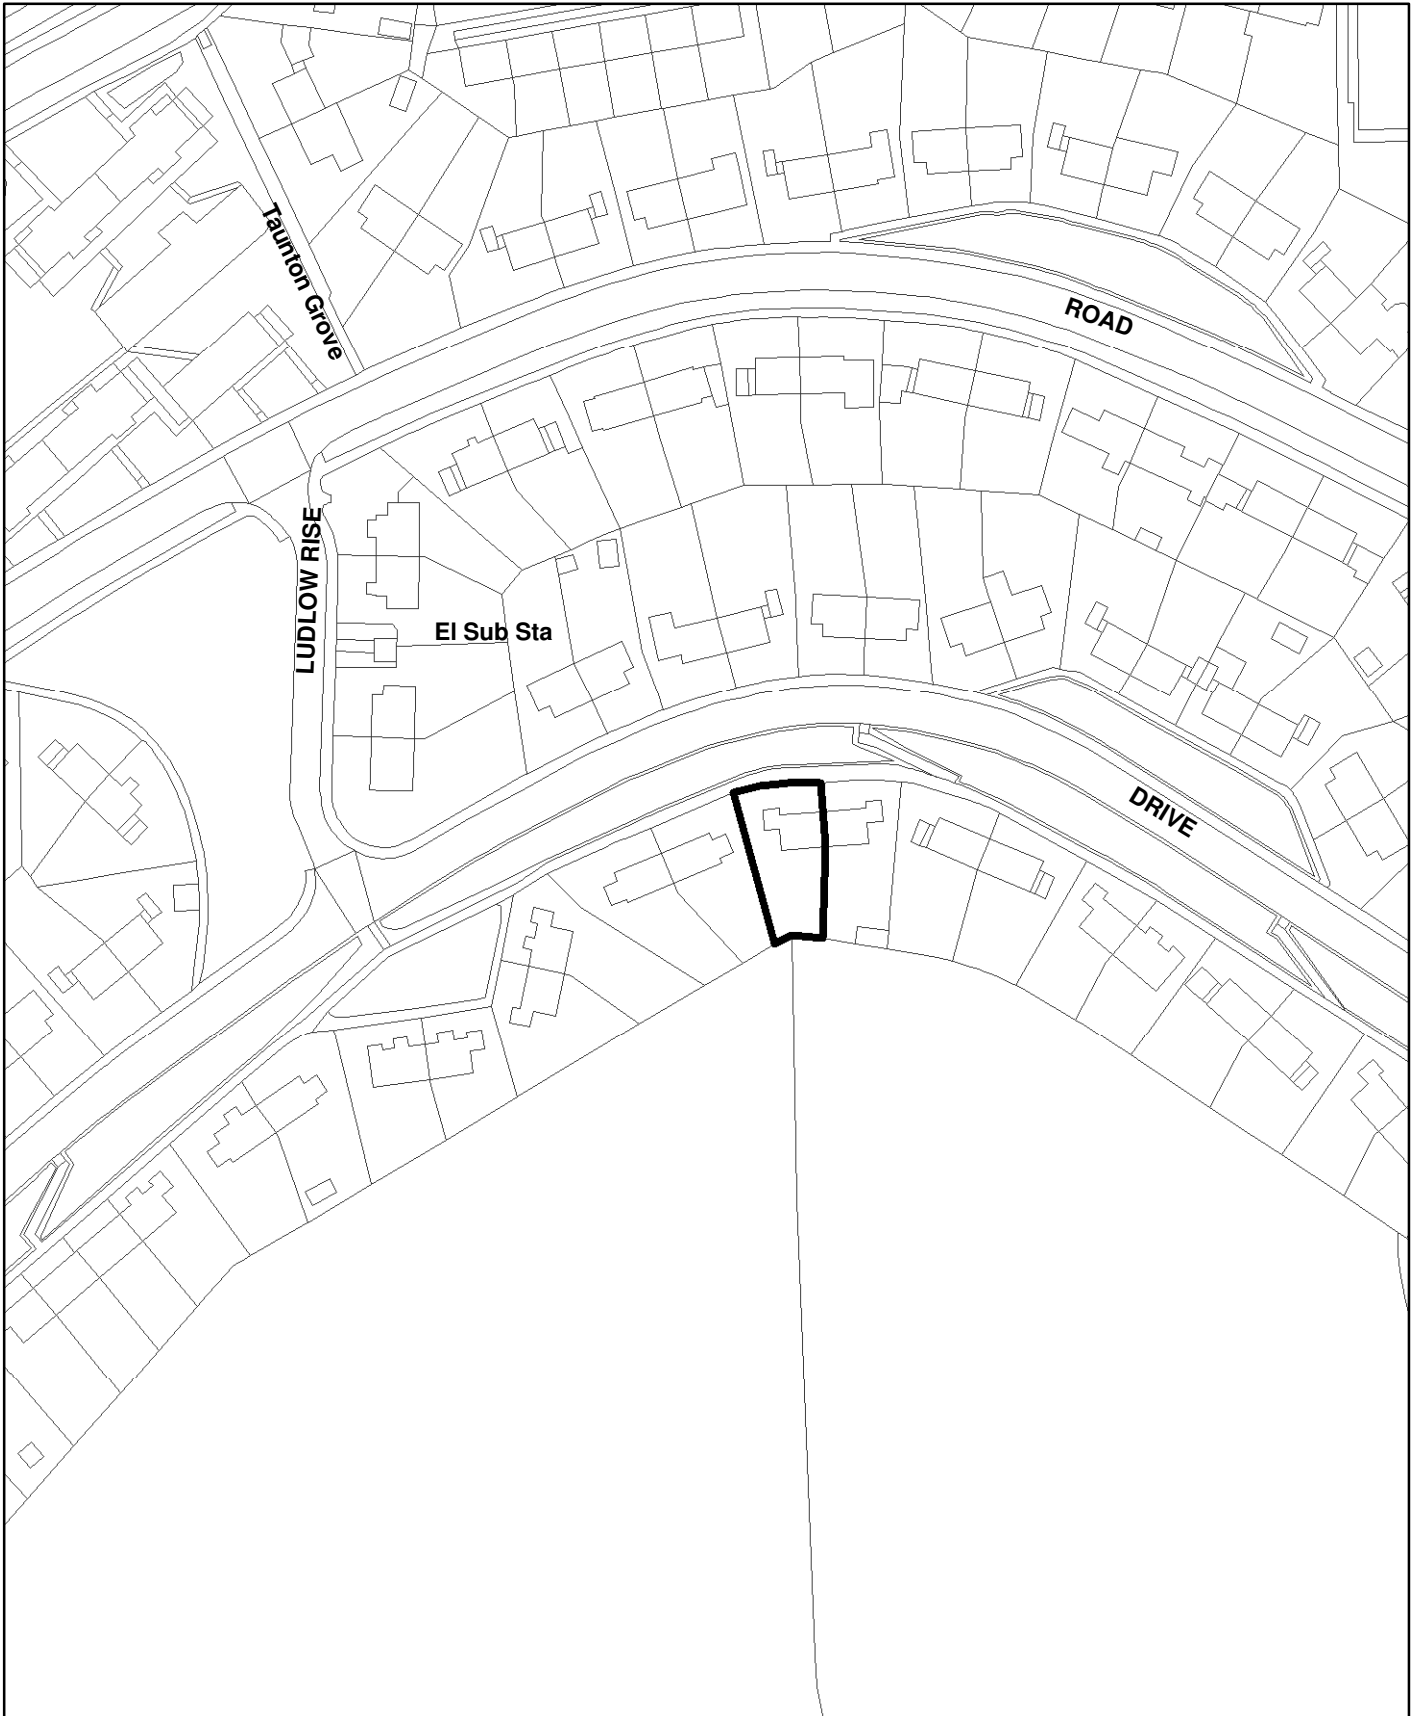

BH2019_00700 96 Auckland Drive

N

Scale: 1:1,250